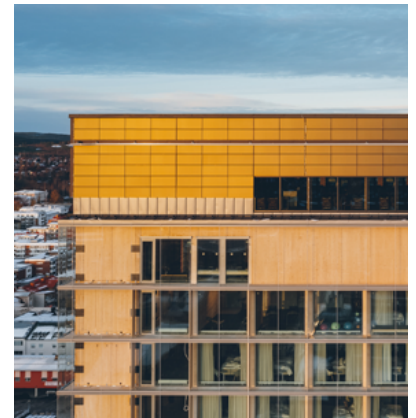

SECOND LARGEST WOODEN SKYSCRAPER IN THE WORLD

Sara Kulturhus in Skelleftea (SE)

This new multi-purpose building was constructed entirely of wood. Our bronze-colored SKALA modules enclose the SPA area located on the top floor at a height of 80 m and are a wonderful addition to the wooden construction of the building.

21.8 MWh

Energy yield per year

200 kg/year

CO₂ savings based on country-specific emission factors, determined in 2024

SKALA Bronze

Customer:	Kraftpojarna Sverige AB
Architects:	White Arkitekter
Project realization:	2021
Location:	Skelleftea, Sweden
Building typ:	Wooden skyscraper
Facade area:	319 m ²
Number of modules:	304 modules
Plant power:	39.52 kWp
Project partners:	elektroBAU Dresden GmbH SCHRAG Fassaden GmbH
Phtos:	Jonas Westling