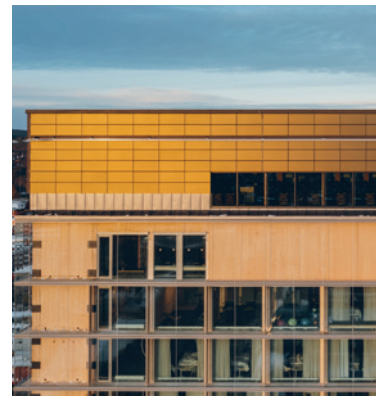

SECOND LARGEST WOODEN SKYSCRAPER IN THE WORLD

SARA KULTURHUS

This new multi-purpose building was constructed entirely of wood. Our bronze-colored SKALA modules enclose the SPA area located on the top floor at a height of 80 m and are a wonderful addition to the wooden construction of the building.

21.8 MWh
Energy yield per year

0.26 tons
CO₂ savings per year

Bronze
3001

Customer:	Kraftpojkarna Sverige AB
Architects:	White Arkitekter
Project realization:	2021
Location:	Skelleftea, Schweden
Building typ:	Wooden skyscraper
Facade area:	319 m ²
Number of modules:	304 modules
Performance:	39.52 kWp
Color:	SKALA Bronze 3001
Project partners:	elektroBAU Dresden GmbH SCHRAG Fassaden GmbH
Photos:	Jonas Westling