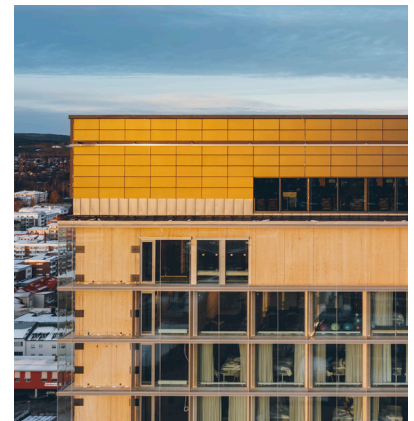

SECOND LARGEST WOODEN SKYSCRAPER IN THE WORLD

Sara Kulturhus in Skelleftea (SE)

This new multi-purpose building was constructed entirely of wood. Our bronzed-colored SKALA modules enclose the SPA area located on the top floor at a height of 80 m and are a wonderful addition to the wooden construction of the building.

21.8 MWh

Energy yield per year

100 kg

CO₂ savings per year based on country-specific emission factors

Bronze
3001

Customer:	Kraftpojkarna Sverige AB
Architects:	White Arkitekter
Project realization:	2021
Location:	Skelleftea, Sweden
Building typ:	Wooden skyscraper
Facade area:	319 m ²
Number of modules:	304 modules
Plant power:	39.52 kWp
Color:	SKALA Bronze
Project partners:	elektroBAU Dresden GmbH SCHRAG Fassaden GmbH
Photos:	Jonas Westling